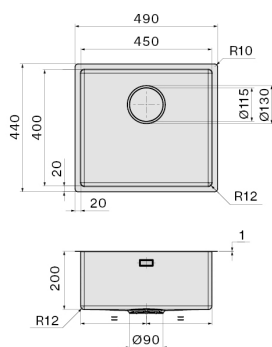

Iroko wood chopping board 330
x 436 x 20 mm

KACL.992

Polyethylene chopping board
330 x 420 x 18 mm

KACL.993

HPL chopping board 280 x 420 x
18 mm

TECHNICAL FEATURES

Installation type

Flush/Topmount

Dimensions

Cabinet 50 cm

Finishing

AISI 304 18/10 Scotch Brite
stainless steel

Type of control

None

PACKAGING:WEIGHTS AND VOLUMES

Gross weight

8.14 kg

Net weight

4.29 kg

Volumes

0.07 m³

Packaging size

Length

550 mm

Height

245 mm

Depth

500 mm

CONSUMPTION AND CONNECTION FEATURES ENERGY CLASS

Cut-out size / Flushmount