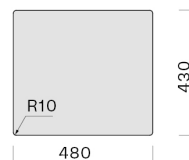

Iroko wood chopping board 330
x 436 x 20 mm

KACL.992

Polyethylene chopping board
330 x 420 x 18 mm

KACL.993

HPL chopping board 280 x 420 x
18 mm

TECHNICAL FEATURES

Installation type

Flush/Topmount

Dimensions

Cabinet 50 cm

Finishing

AISI 304 18/10 Scotch Brite
stainless steel

Type of control

None

PACKAGING:WEIGHTS AND VOLUMES

Gross weight

8.14 kg

Net weight

4.29 kg

Volumes

0.07 m³

Packaging size

Length

550 mm

Height

245 mm

Depth

500 mm

CONSUMPTION AND CONNECTION FEATURES ENERGY CLASS

Cut-out size / Flushmount