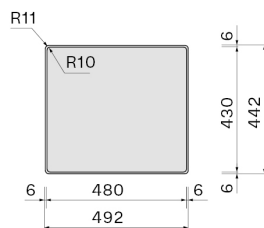

Iroko wood chopping board 330
x 436 x 20 mm

KACL.992

Polyethylene chopping board
330 x 420 x 18 mm

KACL.993

HPL chopping board 280 x 420 x
18 mm

TECHNICAL FEATURES

Installation type

Flush/Topmount

Dimensions

Cabinet 50 cm

Finishing

AISI 304 18/10 Scotch Brite
stainless steel

Type of control

None

PACKAGING:WEIGHTS AND VOLUMES

Gross weight

8.14 kg

Net weight

4.29 kg

Volumes

0.07 m³

Packaging size

Length

550 mm

Height

245 mm

Depth

500 mm

CONSUMPTION AND CONNECTION FEATURES ENERGY CLASS

Cut-out size / Flushmount